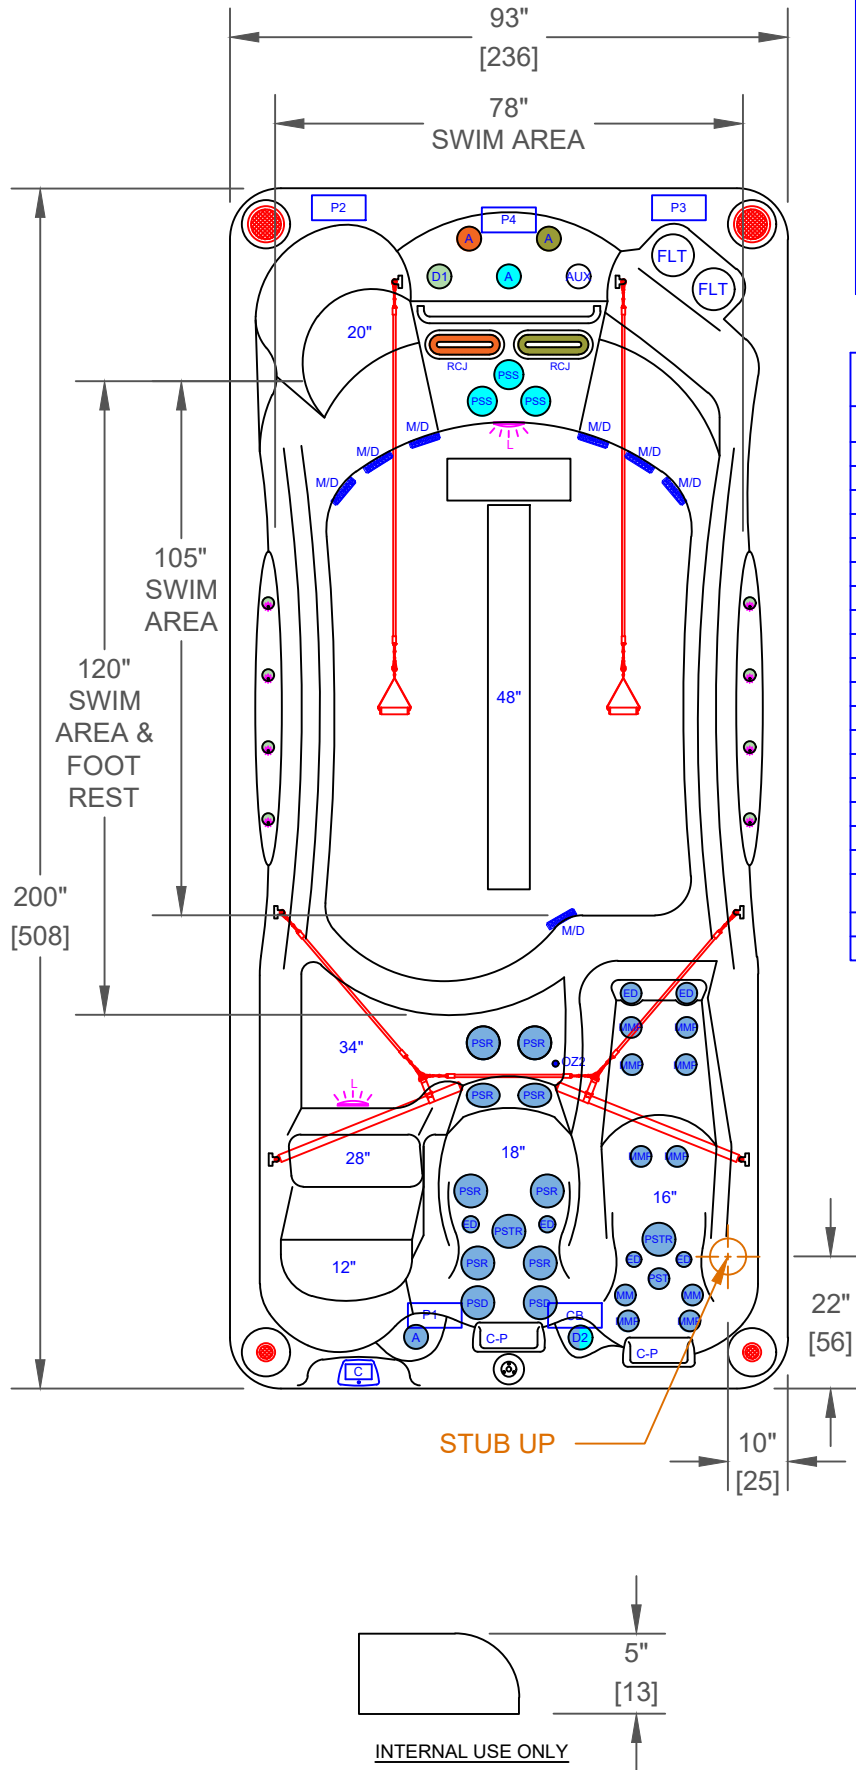

NOTES:
 1. DUE TO OUR CONTINUOUS IMPROVEMENT PROGRAM, ALL MODELS AND SPECIFICATIONS ARE SUBJECT TO CHANGE WITHOUT NOTICE.

	PUMP 1
	PUMP 2
	PUMP 3
	PUMP 1
	PUMP 2

	PUMP 3
	PUMP 4
	CONTROL BOX

HPS-1634 - LEGEND			
SYMB.	DESCRIPTION	PART NUMBER	QTY.
ED	EURO DIRECTIONAL BLACK	PLUCS2295051S	6
MM	MINI STORM TWIN ROTO BLACK	PLUCS2295161S	2
MMP	MINI MULTI MASSAGE BLACK	PLUCS2295171S	8
PSD	PWR STORM DIRECTIONAL BLACK	PLUCS2295131S	2
PSR	PWR STORM RIFFLED BLACK	PLUCS2295141S	8
PST	PWR STORM WAGON WHEEL BLACK	PLUCS2295191S	1
PSTR	PWR STORM TWIN ROTO JET BLACK	PLUCS2295181S	2
RCJ	RIP CURRENT JETS	PLU210-5168S-DSG	2
PSS	POWER STREAM JETS	PLU210-0821S	3
D2	VELOCITY 2" WATER DIVERTER VALVE		1
A	VELOCITY AIR CONTROL VALVE		4
-	27" STAINLESS STEEL HANDRAIL		1
FLT	50 SQ. FT. BIO-CLEAN FILTER WITH TELEWEIR		2
M/D	MAIN DRAIN		7
TH	TETHER ANCHOR		1
EA	FITNESS ANCHOR		6
C-P	C-PILLOW		2
C	TOUCH CONTROL BLACK w/ AUXILIARY PANEL		1
OZ2	TWIN PURE SILK™ DUAL OZONATOR WITH MAZZIE INJECTORS AND MIXING CHAMBERS		1
-	LED DUAL HYDRO-STREAMERS PLUS™ WITH D1.5 VALVE		1
L	5" MULTI COLORED LED LIGHT		2

OPTIONS		
SYMB.	DESCRIPTION	OPTION NUMBER
-	UV PURIFICATION SYSTEM	OPT24-191B
-	WIFI CONNECTIVITY - RF MODULE	OPT24-168RF
	FREEDOM SOUND SYSTEM BLUETOOTH, POWERED SUBWOOFER AND 4X SPEAKERS (2X 3" BLACK 2X 6" WHITE)	OPT24-F5622
-	FULL FOAM INSULATION (THIS OPTION WILL REPLACE THERMO LAYER)	OPT24-900-XL

PROPRIETARY AND CONFIDENTIAL THE INFORMATION CONTAINED IN THIS DRAWING IS THE SOLE PROPERTY OF HERITAGE SPAS. ANY REPRODUCTION IN PART OR AS A WHOLE WITHOUT THE WRITTEN PERMISSION OF HERITAGE SPAS IS PROHIBITED.			
SPECIFICATIONS		TITLE	JET LAYOUT - STD
DIMENSION (in)	93"x200"x51"	LINE	CRYSTAL COVE SPAS
DIMENSION (cm)	236x508x130	MODEL	2024 SPA LINE CRYSTAL COVE SWIM 16
DRY WEIGHT	2850 LBS [1293 Kg]	NUM	HPS-1634
FILLED WEIGHT	23700 LBS [10750 Kg]	DWG NO.	CS003127
WATER CAP.	2500 GAL [9463 L]	REV	A
SCALE		NTS	SHEET 1 OF 1