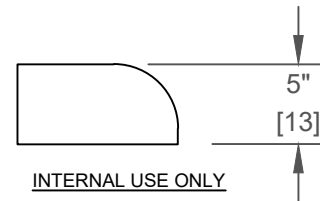

NOTES:
 1. DUE TO OUR CONTINUOUS IMPROVEMENT PROGRAM, ALL MODELS AND SPECIFICATIONS ARE SUBJECT TO CHANGE WITHOUT NOTICE.

	PUMP 1
	PUMP 2
	PUMP 3
	PUMP 1
	PUMP 2
	PUMP 3
	CONTROL BOX

HPS-1431 - LEGEND			
SYMB.	DESCRIPTION	PART NUMBER	QTY.
ED	EURO DIRECTIONAL BLACK	PLUCS2295051S	17
MM	MINI STORM TWIN ROTO BLACK	PLUCS2295161S	5
MMP	MINI MULTI MASSAGE BLACK	PLUCS2295171S	1
PSD	PWR STORM DIRECTIONAL BLACK	PLUCS2295131S	2
PSR	PWR STORM RIFFLED BLACK	PLUCS2295141S	2
PST	PWR STORM WAGON WHEEL BLACK	PLUCS2295191S	1
PSTR	PWR STORM TWIN ROTO JET BLACK	PLUCS2295181S	1
RCJ	RIP CURRENT JETS	PLU210-5168S-DSG	2
D2	VELOCITY 2" WATER DIVERTER VALVE		2
A	VELOCITY AIR CONTROL VALVE		5
-	27" STAINLESS STEEL HANDRAIL		1
FLT	50 SQ. FT. BIO-CLEAN FILTER WITH TELEWEIR		2
M/D	MAIN DRAIN		5
TH	TETHER ANCHOR		1
EA	FITNESS ANCHOR		6
I-P	INFINITY PILLLOW		2
C	TOUCH CONTROL BLACK		1
-	LED DUAL HYDRO-STREAMERS PLUS™ WITH D1 VALVE		1
L	5" MULTI COLORED LED LIGHT		1
OZZ	TWIN PURE SILK™ OZONATOR WITH MAZZIE INJECTOR AND MIXING CHAMBER		1

PROPRIETARY AND CONFIDENTIAL THE INFORMATION CONTAINED IN THIS DRAWING IS THE SOLE PROPERTY OF HERITAGE SPAS. ANY REPRODUCTION IN PART OR AS A WHOLE WITHOUT THE WRITTEN PERMISSION OF HERITAGE SPAS IS PROHIBITED.			
SPECIFICATIONS		TITLE	JET LAYOUT - STD
DIMENSION (in)	93"x170"x51"	LINE	CRYSTAL COVE SPAS
DIMENSION (cm)	236x432x130	MODEL	2024 SPA LINE CRYSTAL COVE SWIM 14
DRY WEIGHT	1800 LBS [816 Kg]	NUM	HPS-1431
FILLED WEIGHT	16820 LBS [7630 Kg]	DWG NO.	CS003129
		REV	A
WATER CAP.	1800 GAL [8183 L]	SCALE	NTS
			SHEET 1 OF 1