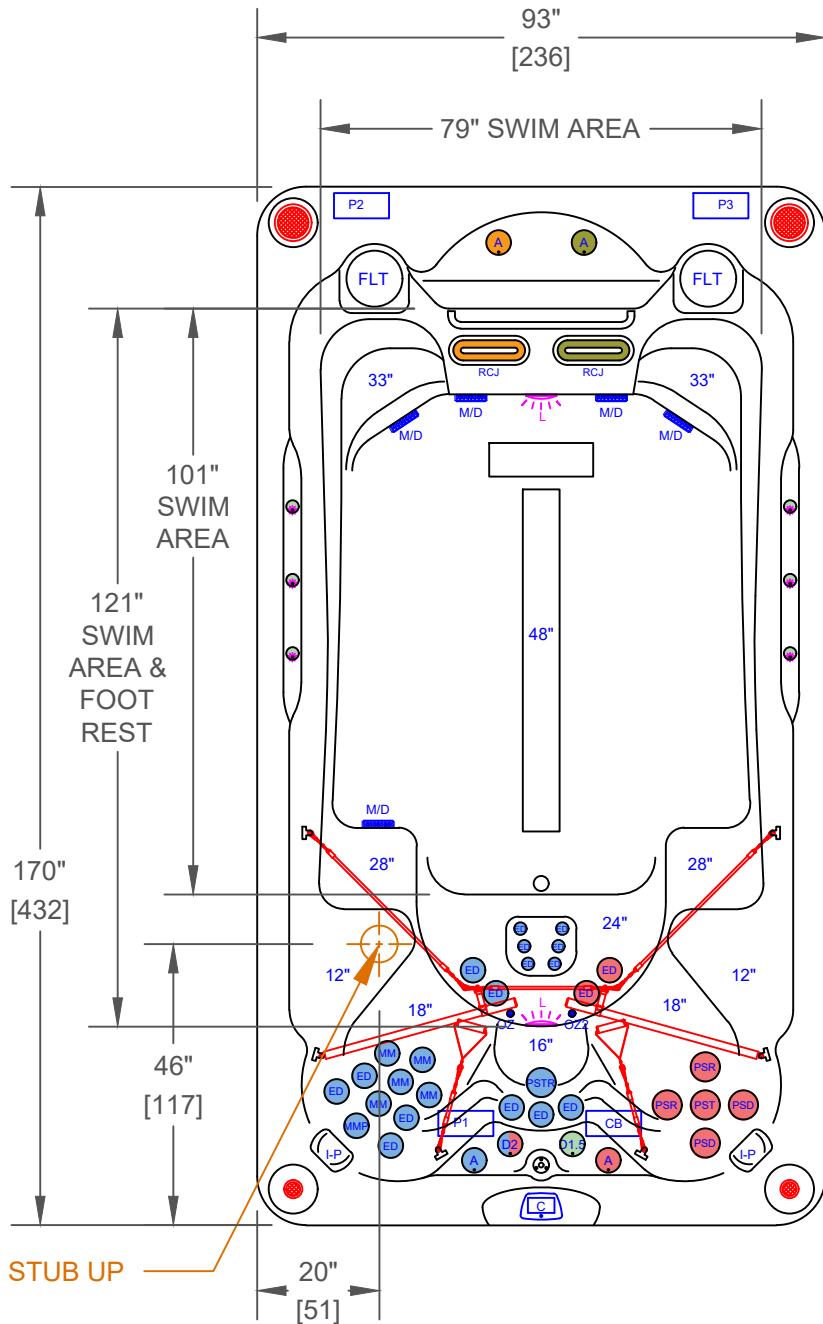

NOTES:
 1. DUE TO OUR CONTINUOUS IMPROVEMENT PROGRAM, ALL MODELS AND SPECIFICATIONS ARE SUBJECT TO CHANGE WITHOUT NOTICE.

	PUMP 1
	PUMP 2
	PUMP 3
	PUMP 1
	PUMP 2
	PUMP 3
	CONTROL BOX

HPS-1431 - LEGEND			
SYMB.	DESCRIPTION	PART NUMBER	QTY.
ED	EURO DIRECTIONAL BLACK	PLUCS2295051S	17
MM	MINI STORM TWIN ROTO BLACK	PLUCS2295161S	5
MMP	MINI MULTI MASSAGE BLACK	PLUCS2295171S	1
PSD	PWR STORM DIRECTIONAL BLACK	PLUCS2295131S	2
PSR	PWR STORM RIFFLED BLACK	PLUCS2295141S	2
PST	PWR STORM WAGON WHEEL BLACK	PLUCS2295191S	1
PSTR	PWR STORM TWIN ROTO JET BLACK	PLUCS2295181S	1
RCJ	RIP CURRENT JETS	PLU210-5168S-DSG	2
D2	VELOCITY 2" WATER DIVERTER VALVE		2
A	VELOCITY AIR CONTROL VALVE		5
-	27" STAINLESS STEEL HANDRAIL		1
FLT	50 SQ. FT. BIO-CLEAN FILTER WITH TELEWEIR		2
M/D	MAIN DRAIN		5
TH	TETHER ANCHOR		1
EA	FITNESS ANCHOR		6
I-P	INFINITY PILLLOW		2
C	TOUCH CONTROL BLACK		1
-	LED DUAL HYDRO-STREAMERS PLUS™ WITH D1 VALVE		1
L	5" MULTI COLORED LED LIGHT		1
OZZ	TWIN PURE SILK™ OZONATOR WITH MAZZIE INJECTOR AND MIXING CHAMBER		1

OPTIONS		
SYMB.	DESCRIPTION	OPTION NUMBER
-	UV PURIFICATION SYSTEM	OPT24-191B
-	WIFI CONNECTIVITY - RF MODULE	OPT24-168RF
	FREEDOM SOUND SYSTEM BLUETOOTH, POWERED SUBWOOFER AND 4X SPEAKERS (2X 3" BLACK 2X 6" WHITE)	OPT24-FS622
-	FULL FOAM INSULATION (THIS OPTION WILL REPLACE THERMO LAYER)	OPT24-900-XL

PROPRIETARY AND CONFIDENTIAL THE INFORMATION CONTAINED IN THIS DRAWING IS THE SOLE PROPERTY OF HERITAGE SPAS. ANY REPRODUCTION IN PART OR AS A WHOLE WITHOUT THE WRITTEN PERMISSION OF HERITAGE SPAS IS PROHIBITED.			
SPECIFICATIONS		TITLE	JET LAYOUT - STD
DIMENSION (in)	93"x170"x51"	LINE	CRYSTAL COVE SPAS
DIMENSION (cm)	236x432x130	MODEL	2024 SPA LINE CRYSTAL COVE SWIM 14
DRY WEIGHT	1800 LBS [816 Kg]	NUM	HPS-1431
FILLED WEIGHT	16820 LBS [7630 Kg]	DWG NO.	CS003129
		REV	A
WATER CAP.	1800 GAL [8183 L]	SCALE	NTS
			SHEET 1 OF 1