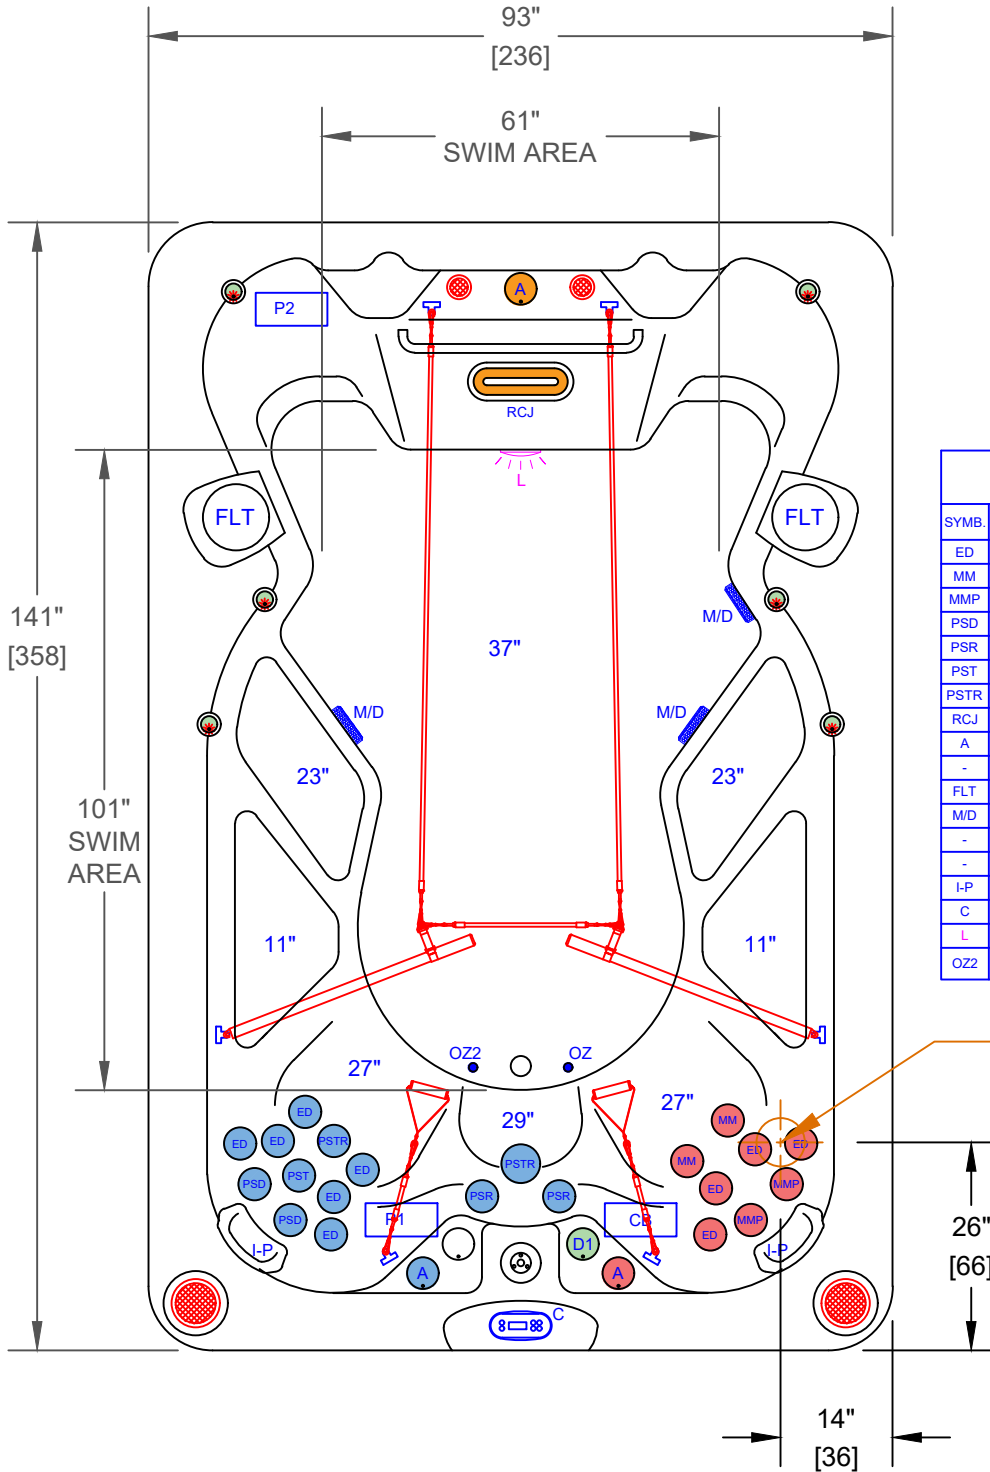

NOTES:
 1. DUE TO OUR CONTINUOUS IMPROVEMENT PROGRAM, ALL MODELS AND SPECIFICATIONS ARE SUBJECT TO CHANGE WITHOUT NOTICE.

	PUMP 1
	PUMP 2
	PUMP 1
	PUMP 2
	CONTROL BOX

HPS-1222 - LEGEND			
SYMB.	DESCRIPTION	PART NUMBER	QTY.
ED	EURO DIRECTIONAL BLACK	PLUCS2295051S	10
MM	MINI STORM TWIN ROTO BLACK	PLUCS2298061S	2
MMP	MINI-MULTI MASSAGE BLACK	PLUCS2295171S	2
PSD	POWER STORM DIRECTIONAL BLACK	PLUCS2295131S	2
PSR	POWER STORM RIFFLED-BLACK	PLUCS2295141S	2
PST	PWR STORM WAGON WHEEL-BLACK	PLUCS2295191S	1
PSTR	POWER STORM TWIN ROTO JET BLACK	PLUCS2295181S	2
RCJ	RIP CURRENT JETS	PLU210-5168S-DSG	1
A	AIR CONTROL VALVE		3
-	27" STAINLESS STEEL HANDRAIL		1
FLT	50 SQ. FT. BIO-CLEAN FILTER WITH TELEWEIR		2
M/D	MAIN DRAIN		3
-	TETHER ANCHOR		1
-	FITNESS ANCHOR		6
I-P	INFINITY PILLOWS		2
C	TP500		1
L	5" MULTI COLORED LED LIGHT		1
OZZ	TWIN PURE SILK™ OZONATOR WITH MAZZIE INJECTOR AND MIXING CHAMBER		1

STUB UP

26"
[66]

14"
[36]

OPTIONS		
SYMB.	DESCRIPTION	OPTION NUMBER
-	UV PURIFICATION SYSTEM	OPT24-191B
-	WIFI CONNECTIVITY - RF MODULE	OPT24-168RF
	FREEDOM SOUND SYSTEM BLUETOOTH, POWERED SUBWOOFER AND 4X SPEAKERS (2X 3" BLACK 2X 6" WHITE)	OPT24-FS622
-	FULL FOAM INSULATION (THIS OPTION WILL REPLACE THERMO LAYER)	OPT24-900-XL

PROPRIETARY AND CONFIDENTIAL THE INFORMATION CONTAINED IN THIS DRAWING IS THE SOLE PROPERTY OF HERITAGE SPAS. ANY REPRODUCTION IN PART OR AS A WHOLE WITHOUT THE WRITTEN PERMISSION OF HERITAGE SPAS IS PROHIBITED.			
SPECIFICATIONS		TITLE	JET LAYOUT - STD
DIMENSION (in)	93"x141"x42"	LINE	CRYSTAL COVE SPAS
DIMENSION (cm)	236x358x106	MODEL	2024 SPA LINE CRYSTAL COVE SWIM 12
DRY WEIGHT	1600 LBS [726 Kg]	NUM	HPS-1222
FILLED WEIGHT	11692 LBS [5303 Kg]	DWG NO.	CS003128
		REV	A
WATER CAP.	1210 GAL [4580 L]	SCALE	NTS
			SHEET 1 OF 1